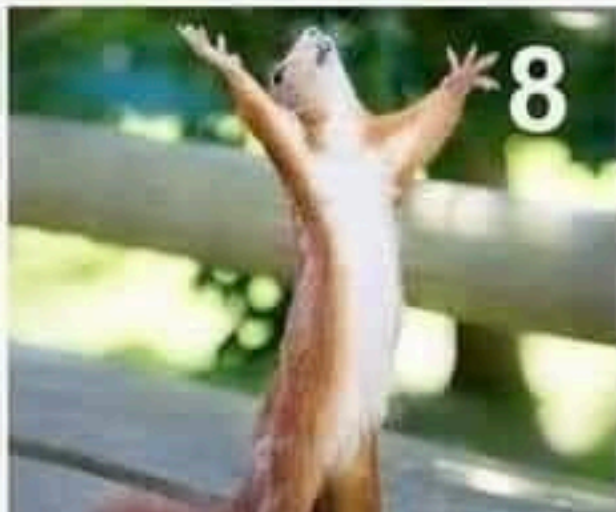

# UNIT 7: Which Squirrel best represents how you are feeling at the START of today's Group Chat?

Image Credit: [Wild Birds Unlimited](#)

Image Description: A grid of 9 photos of squirrels.

Squirrel Image 1: A squirrel is standing on its hind legs with its mouth open as it stares up, possibly awaiting more food.

Squirrel Image 2: A squirrel is standing on all four legs and looks pleased.

Squirrel Image 3: A fat squirrel is sitting with its front paws in front of its chest and its mouth wide open as if shocked and side-eyeing someone or something.

Squirrel Image 4: A squirrel is standing on its hind legs holding a carved pumpkin in front of, or over, its head so it appears that the squirrel has a Jack O' Lantern head.

Squirrel Image 5: A squirrel is lying on its belly across a wooden railing. One of its front paws is hanging off the side of the railing. One eye is open, and the other eye is slanted as if the squirrel is closing its eye or falling sleep.

Squirrel Image 6: A squirrel is sitting on its hind legs. Its arms are crossed in front of its chest, and its face appears indignant.

Squirrel Image 7: A squirrel is dusted in snow, and is looking over an edge.