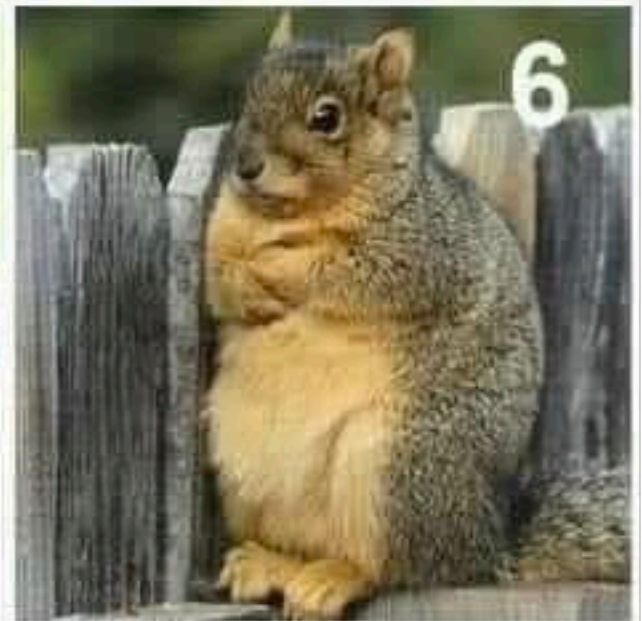

# UNIT 7: Which Squirrel best represents how you are feeling at the START of today's Group Chat?

Image Credit: [Wild Birds Unlimited](#)

Image Description: A grid of 9 photos of squirrels.

Squirrel Image 1: A squirrel is standing on its hind legs with its mouth open as it stares up, possibly awaiting more food.

Squirrel Image 2: A squirrel is standing on all four legs and looks pleased.

Squirrel Image 3: A fat squirrel is sitting with its front paws in front of its chest and its mouth wide open as if shocked and side-eyeing someone or something.

Squirrel Image 4: A squirrel is standing on its hind legs holding a carved pumpkin in front of, or over, its head so it appears that the squirrel has a Jack O' Lantern head.

Squirrel Image 5: A squirrel is lying on its belly across a wooden railing. One of its front paws is hanging off the side of the railing. One eye is open, and the other eye is slanted as if the squirrel is closing its eye or falling sleep.

Squirrel Image 6: A squirrel is sitting on its hind legs. Its arms are crossed in front of its chest, and its face appears indignant.

Squirrel Image 7: A squirrel is dusted in snow, and is looking over an edge.