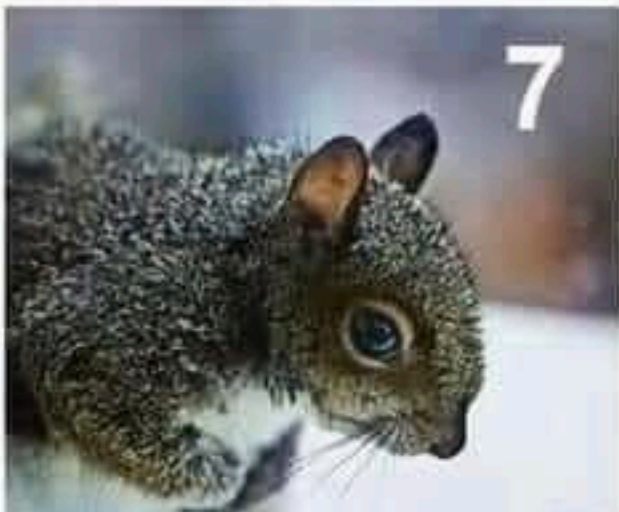

# UNIT 7: Which Squirrel best represents how you are feeling at the START of today's Group Chat?

Image Credit: [Wild Birds Unlimited](#)

Image Description: A grid of 9 photos of squirrels.

Squirrel Image 1: A squirrel is standing on its hind legs with its mouth open as it stares up, possibly awaiting more food.

Squirrel Image 2: A squirrel is standing on all four legs and looks pleased.

Squirrel Image 3: A fat squirrel is sitting with its front paws in front of its chest and its mouth wide open as if shocked and side-eyeing someone or something.

Squirrel Image 4: A squirrel is standing on its hind legs holding a carved pumpkin in front of, or over, its head so it appears that the squirrel has a Jack O' Lantern head.

Squirrel Image 5: A squirrel is lying on its belly across a wooden railing. One of its front paws is hanging off the side of the railing. One eye is open, and the other eye is slanted as if the squirrel is closing its eye or falling sleep.

Squirrel Image 6: A squirrel is sitting on its hind legs. Its arms are crossed in front of its chest, and its face appears indignant.

Squirrel Image 7: A squirrel is dusted in snow, and is looking over an edge.