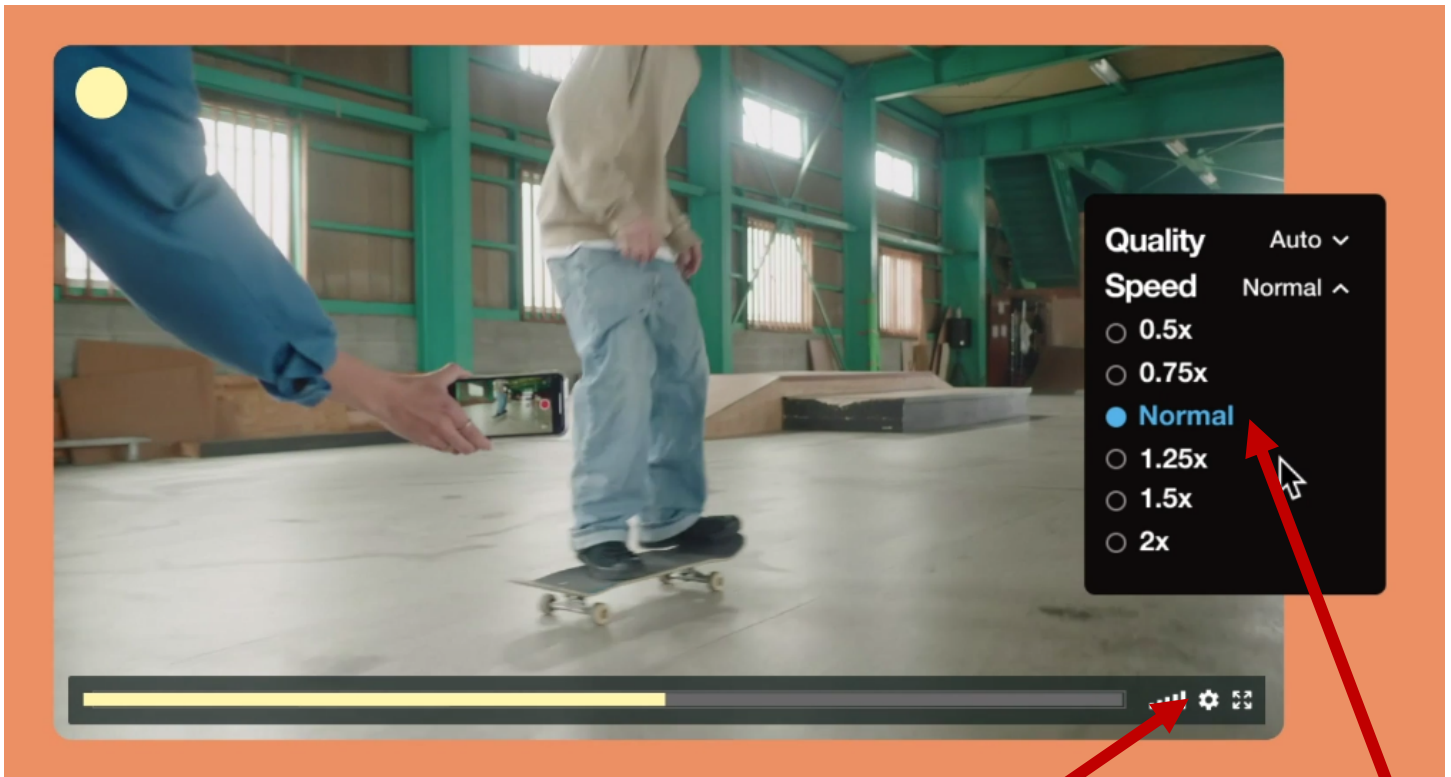

To adjust the playing speed of any Vimeo video:

First, click the Settings Wheel.

Then, click the Speed you want.