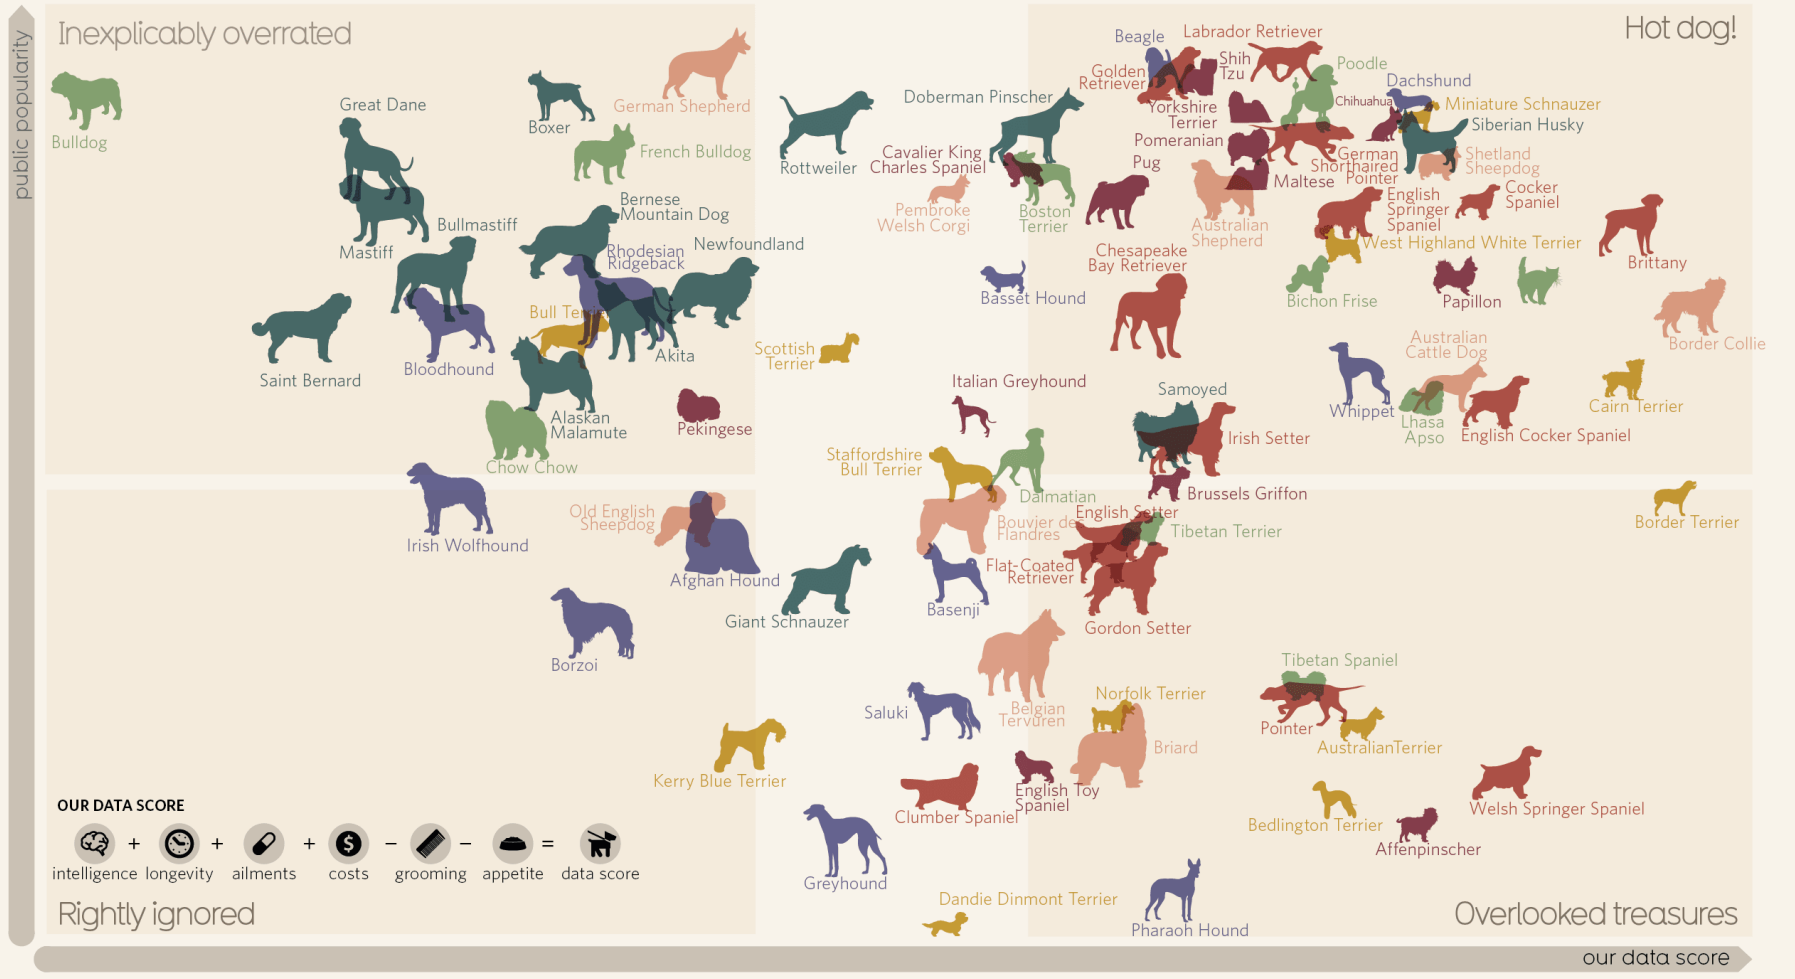

# Best in Show

The ultimate data-dog

**INTELLIGENCE** dumb clever  
**SIZE** sml med lrg  
**TYPE** Herding Hound Non-sporting Sporting Terrier Toy Working

by David McCandless  
 research: @MiriamQuick / dogs: Andrew Park @illustrationkid  
[informationisbeautiful.net](http://informationisbeautiful.net)

taken from the new, infographic mega-book  
**Knowledge is Beautiful**  
[bit.ly/KIB\\_books](http://bit.ly/KIB_books)

sources: American Kennel Club,  
 Canine Inherited Disorders Database,  
 data: [bit.ly/KIB\\_BestDogs](http://bit.ly/KIB_BestDogs)