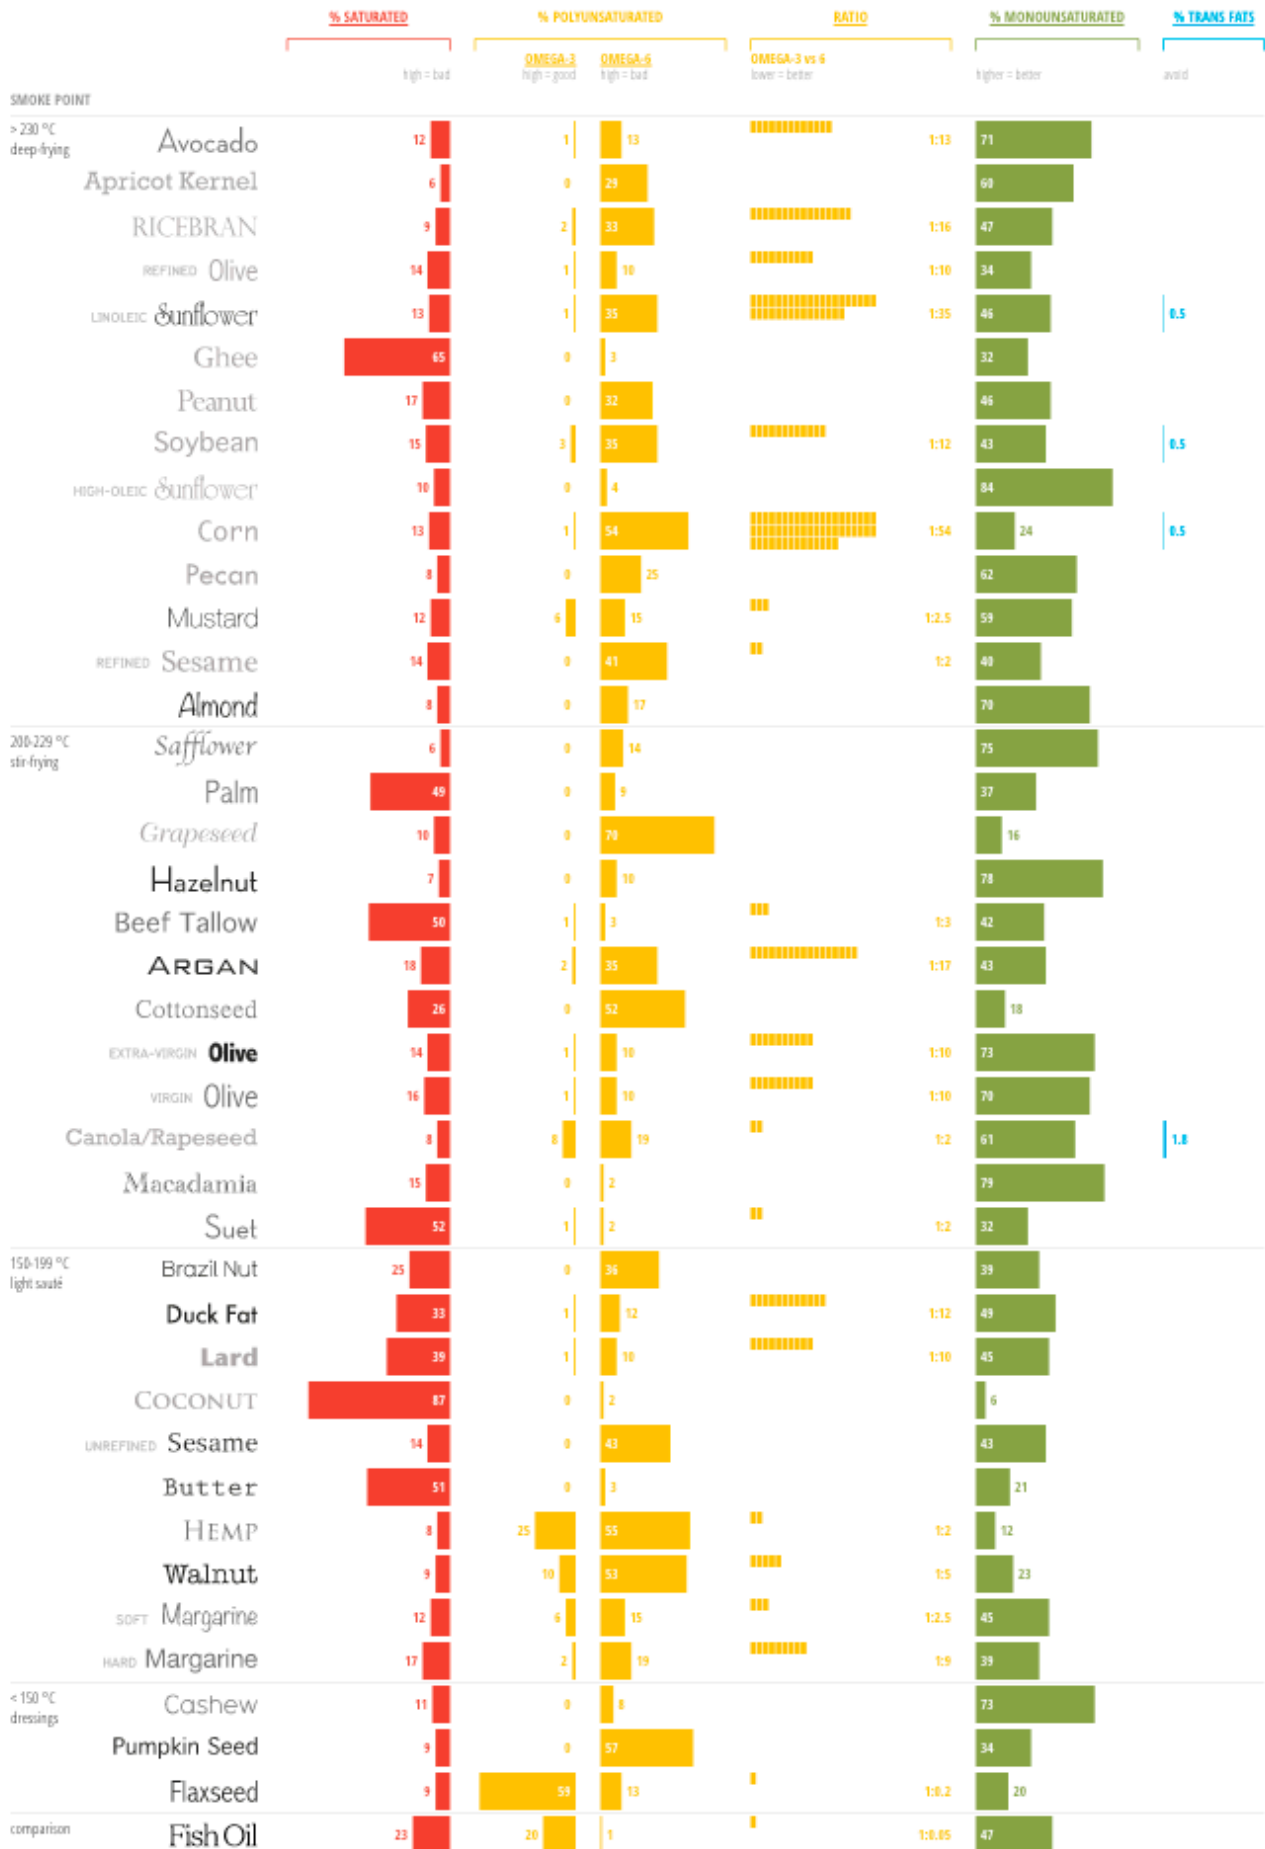

Oil Well

oil name colour = flavour: **strong** gentle neutral

Concept & Design: David McCandless // v2.0 // Mar 2016

Research: Miriam Quick, Ella Hollowood, Dan Hampson // Additional Design: Tatjana Dubovina, Fabio Bergamaschi
Interaction Design & Code: Fabio Bergamaschi

Sources: Nutrition Data, Cullinate.com, DiabetesisControl.com // Data: bit.ly/KIB_OilWell