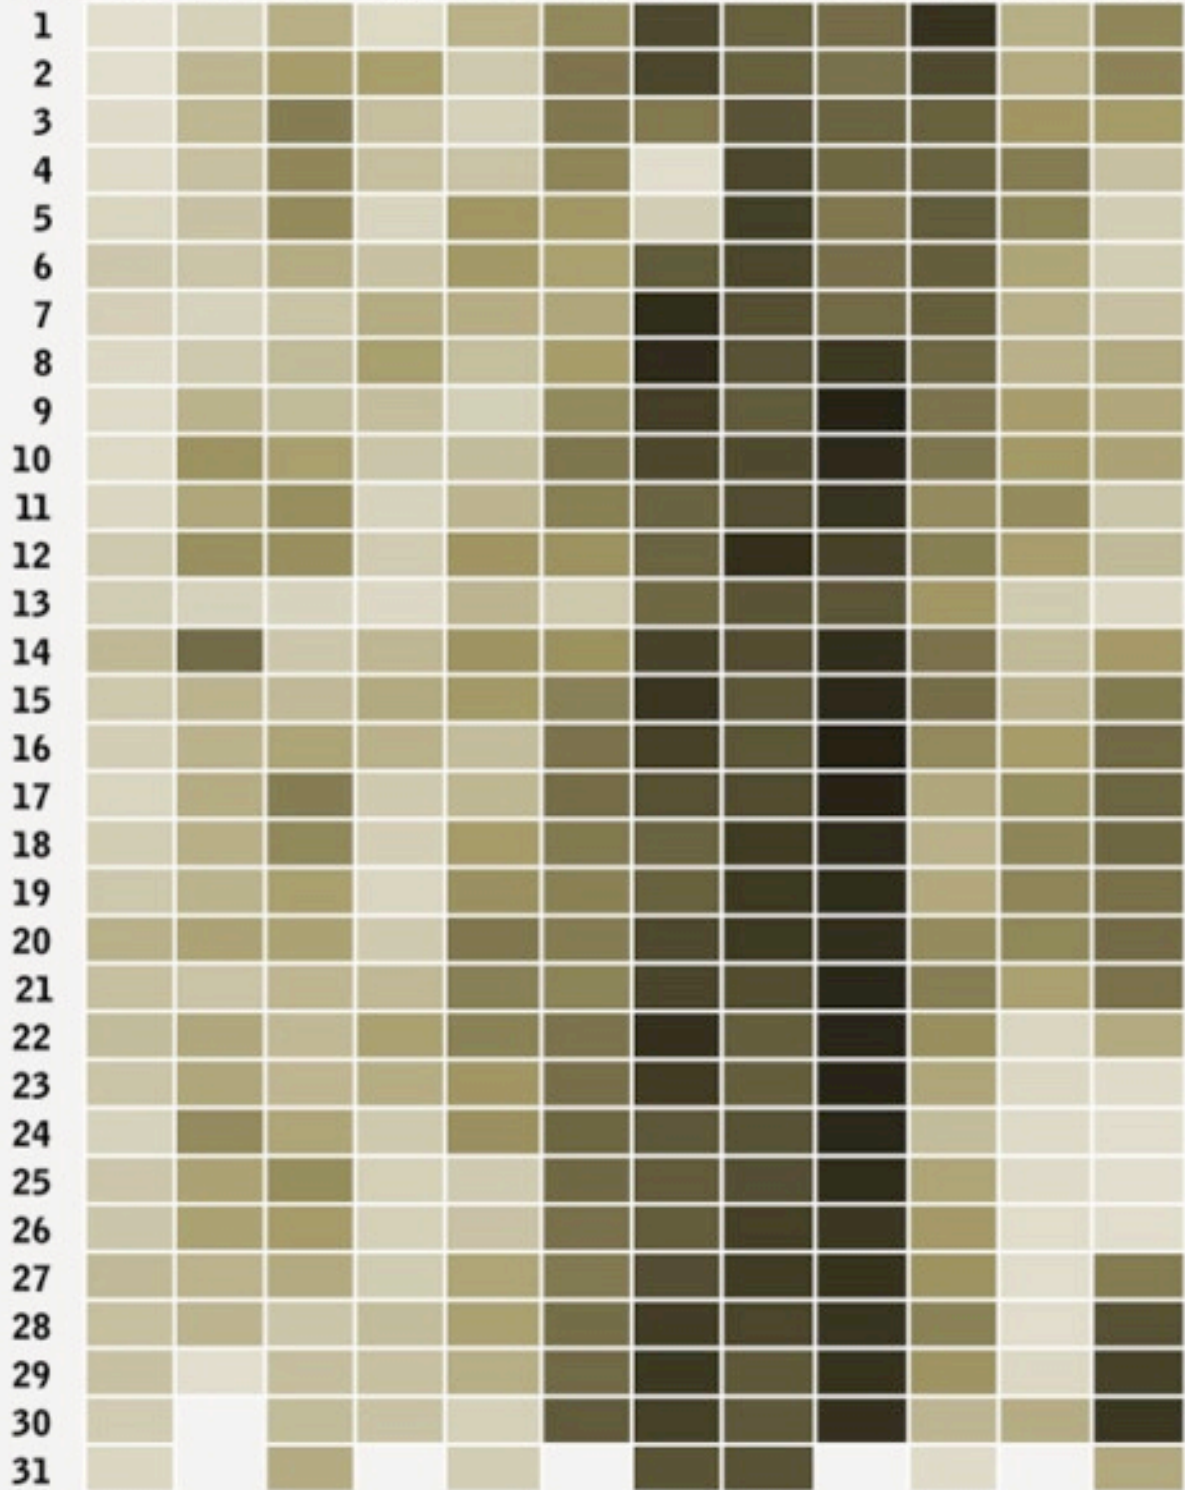

# Which Birth Dates Are Most Common?

DAY JAN FEB MAR APR MAY JUN JUL AUG SEP OCT NOV DEC

BIRTHDAY RANK

Less common

More common